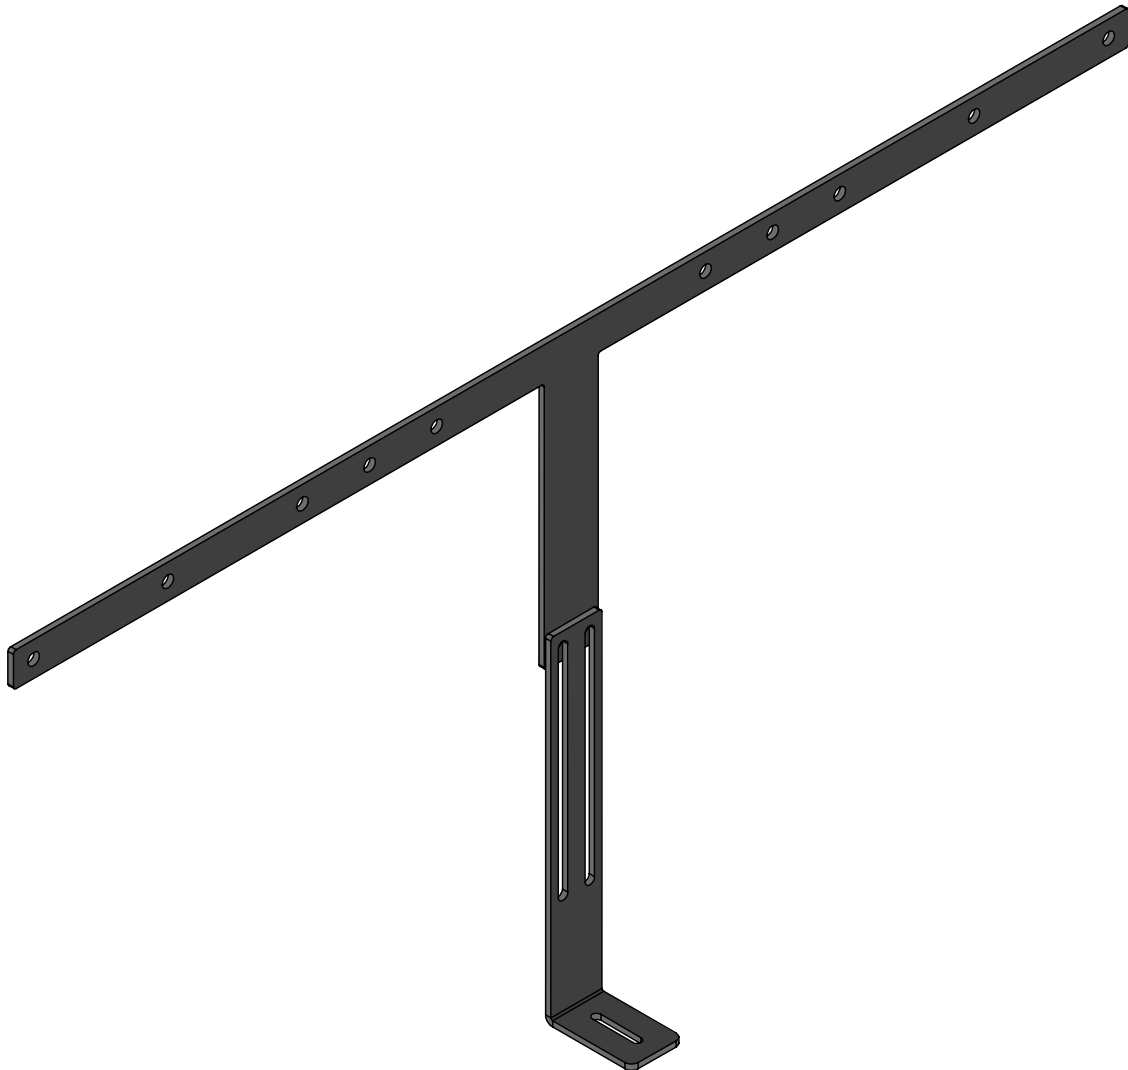

## **Poly P15 E70 X30 Display Adapter 55 - 75"** **product specific universal adapter**

**Item no.: 2918**

The Poly P15 E70 X30 Display Adapter 55 - 75" is a product specific adapter especially for Poly Studio P15, Poly Studio E70 and Poly Studio X30 video conferencing systems in combination with a screen from 55 - 75" | 140 - 191 cm.

The VESA standard is covered up to max. VESA 800 mm. The adapter is installed between the screen and the screen mount.

Thanks to the oblong hole, the adapter can be adjusted exactly to the desired height.

It can be mounted either above or below the screen. The surfaces are finished with an impact and scratch resistant powder coating in black.

## Poly P15 E70 X30 Display Adapter 55 - 75" product specific universal adapter

Item no.: 2918

- product specific universal adapter
- for Poly Studio P15, Poly Studio E70 and Poly Studio X30 video conference cameras
- for screens from 55 - 75" | 140 - 191 cm
- VESA standard up to max. VESA 800 mm
- can be adjusted exactly to the required height via oblong hole
- installation between the screen and the tv mount
- height adjustable (tools needed)
- installation electively above or beneath the screen
- impact and scratch resistant powder coating
- Colour: black